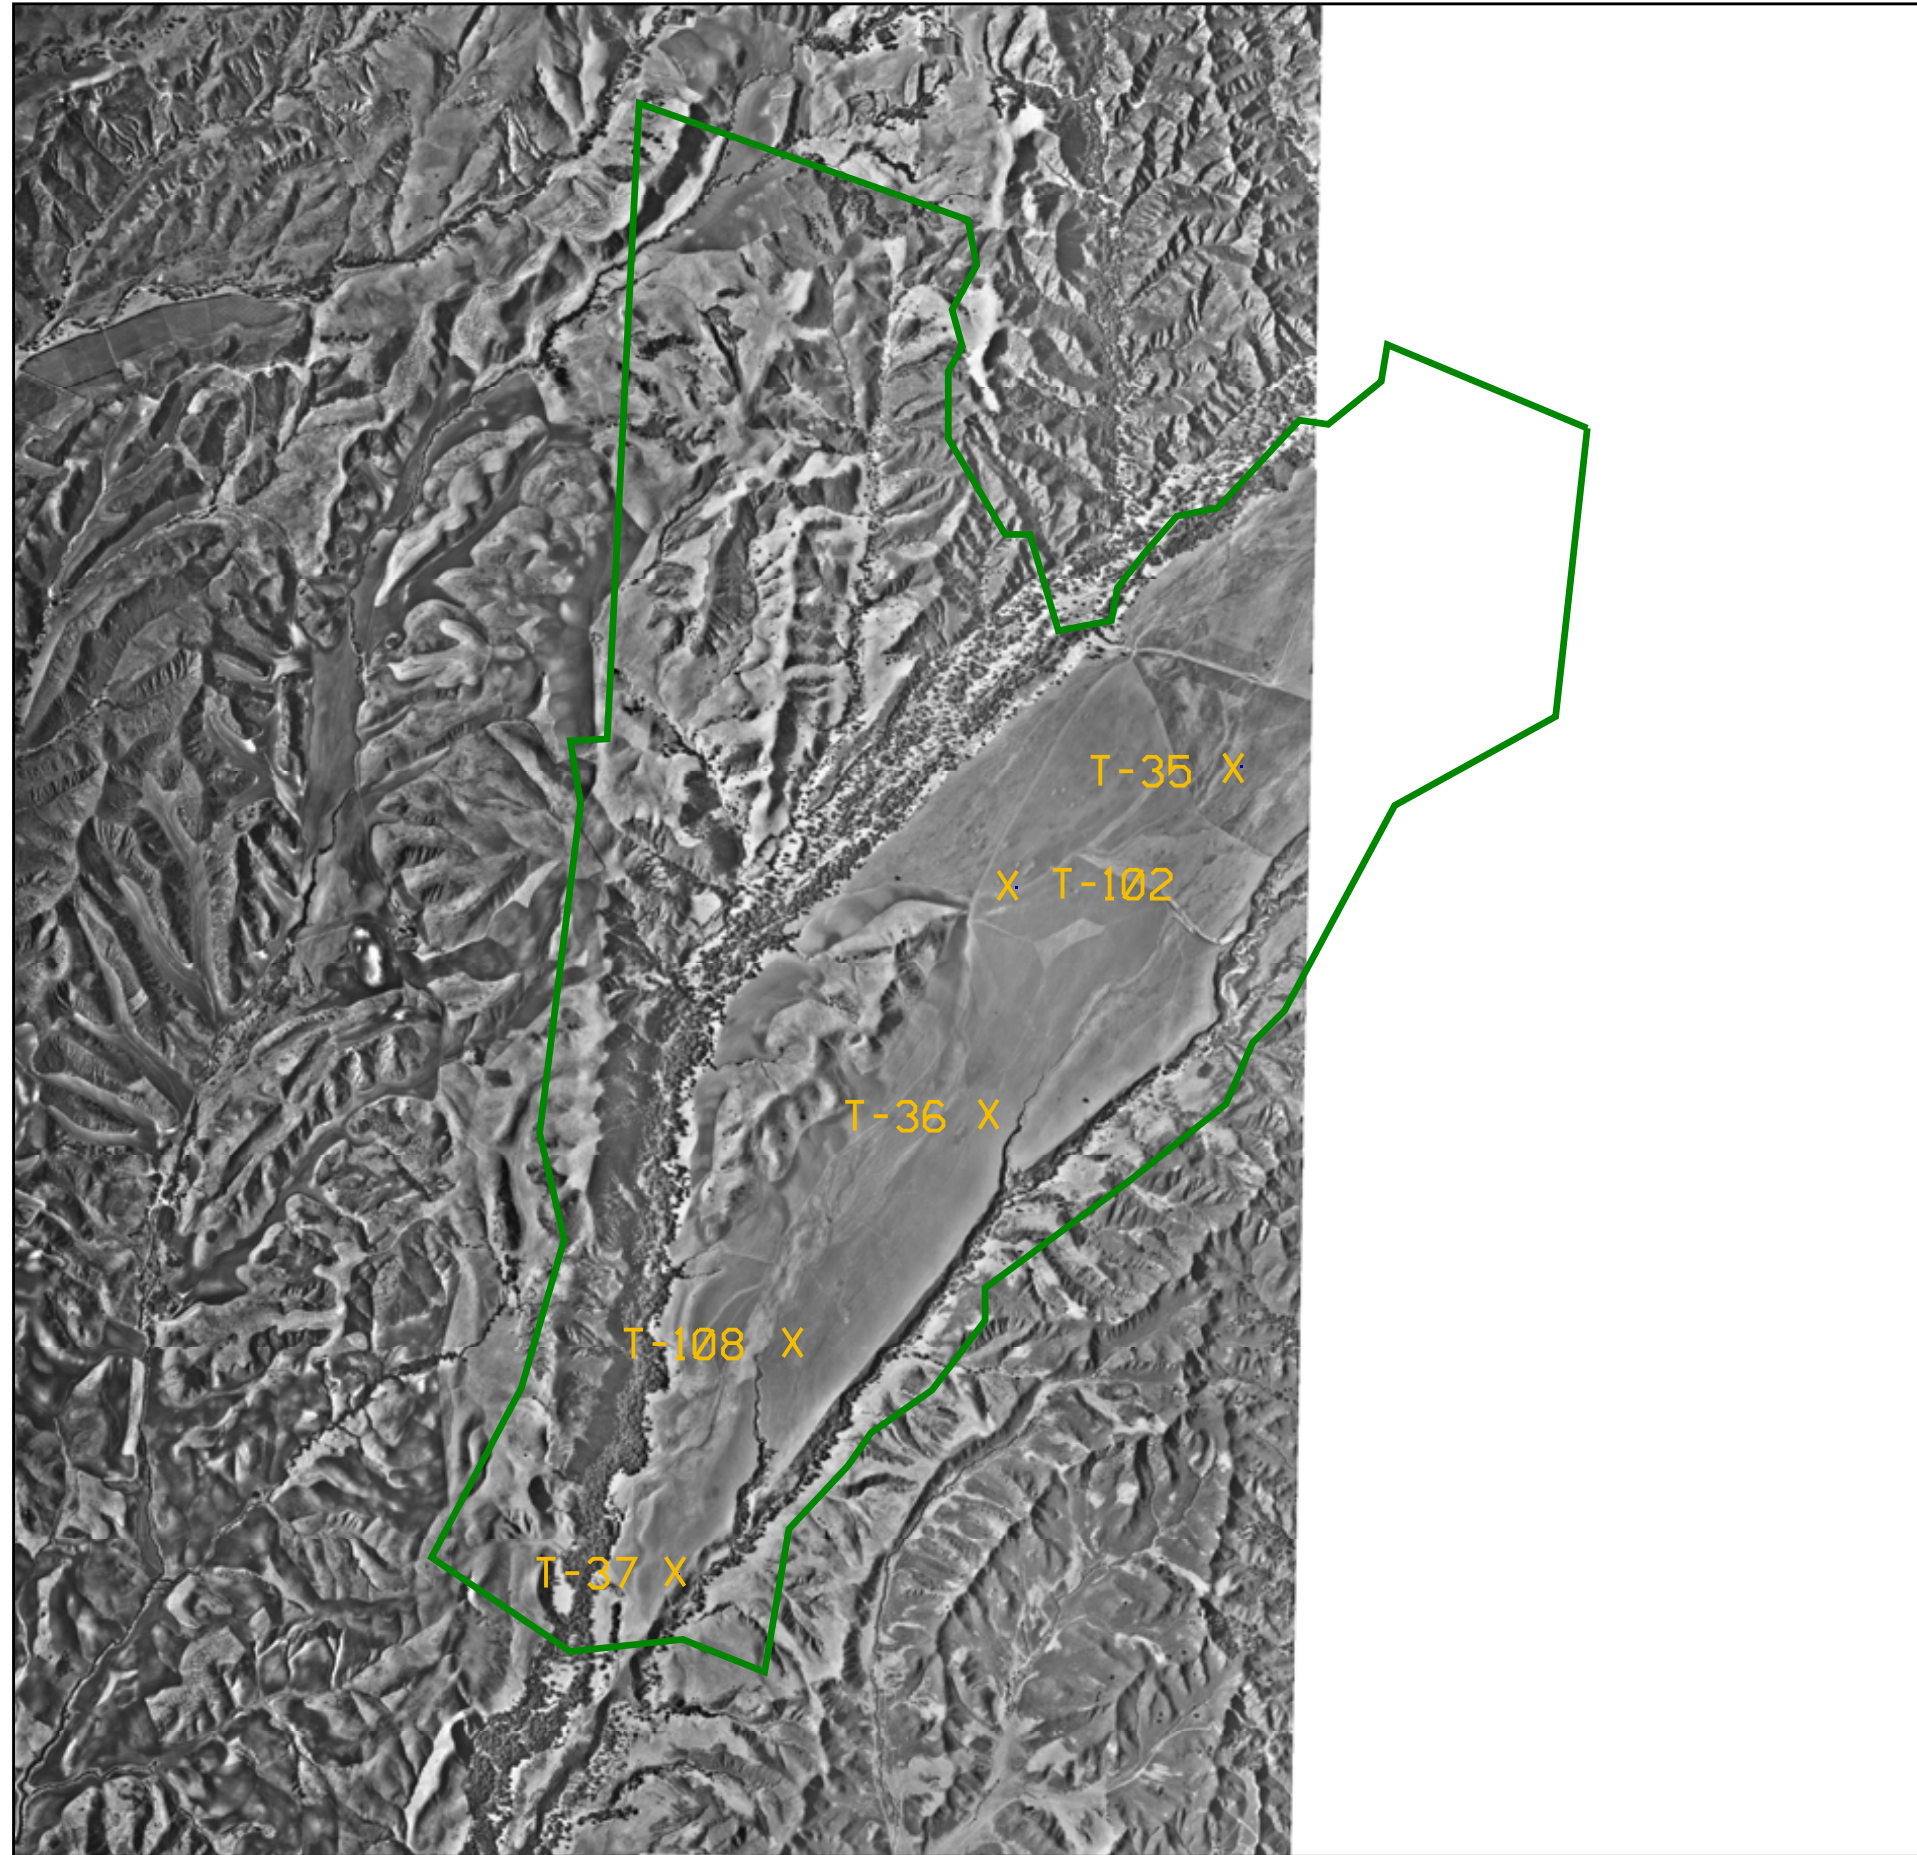

NO DISCERNABLE FEATURES IDENTIFIED

LEGEND

-  PROPERTY LOCATION
-  TARGET LOCATIONS BASED UPON 1950 HISTORICAL MAP

U.S. ARMY CORPS OF ENGINEERS  
ST. LOUIS DISTRICT

TRABUCO BOMBING AND ROCKET RANGE  
MISSION VIEJO, CALIFORNIA  
ORANGE COUNTY

1942 AERIAL PHOTOGRAPHY

PROJ. DATE:	DATE OF PHOTO: 28 & 29 JUNE 1942	PLATE NO. 2
#####DATE-TIME####	#####DESIGN-FILE-SPECIFICATION###	